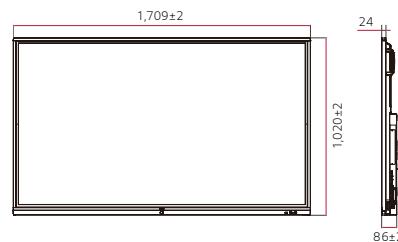

PRODUCT INFORMATION

* 86 inch

TR3BF/G Series

Display	Inch	86" / 75" / 65"
	Resolution	3,840 × 2,160 (UHD)
	Resolution (Android)	3,840 × 2,160 (UHD)
	Gap Between Cover Glass and Open Cell	< 1 mm
	Brightness (w/ Glass)	(Typ.) 330, 330, 350 nit
Touch	Brightness (wo Glass)	(Typ.) 370, 370, 390 nit
	Touch Type	IR
Connectivity	Multi Touch Point	Max. 20 Points
	Input	HDMI (3), USB 3.0 (3), USB 2.0 (3), RGB (1), Audio (1), RS232 (1), RJ45 (1)
	Output	HDMI Out (1), Audio (1), Touch USB (2)

DIMENSION

(unit: mm)

86"

75"

65"

CONNECTIVITY

Front

Side

Bottom

- ① USB 2.0
- ② HDMI OUT
- ③ USB 3.0
- ④ TOUCH OUT 1
- ⑤ HDMI IN 1
- ⑥ HDMI IN 2
- ⑦ HDMI IN 3
- ⑧ TOUCH OUT 2
- ⑨ VGA
- ⑩ AUDIO IN
- ⑪ SPDIF
- ⑫ RS232C IN
- ⑬ AUDIO OUT
- ⑭ LAN

* Dimensions & Jack Panels (Read/Side) may differ from the above image, so please contact LG sales team to verify before ordering.