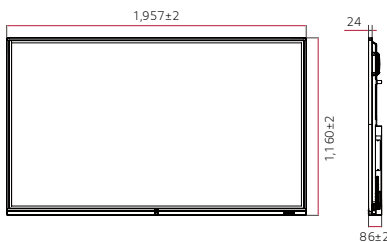

PRODUCT INFORMATION

* 86 inch

TR3BF/G Series

Display	Inch	86" / 75" / 65"
	Resolution	3,840 × 2,160 (UHD)
	Resolution (Android)	3,840 × 2,160 (UHD)
	Gap Between Cover Glass and Open Cell	< 1 mm
	Brightness (w/ Glass)	(Typ.) 330, 330, 350 nit
Touch	Brightness (wo Glass)	(Typ.) 370, 370, 390 nit
	Touch Type	IR
Connectivity	Multi Touch Point	Max. 20 Points
	Input	HDMI (3), USB 3.0 (3), USB 2.0 (3), RGB (1), Audio (1), RS232 (1), RJ45 (1)
	Output	HDMI Out (1), Audio (1), Touch USB (2)

DIMENSION

(unit: mm)

86"

75"

65"

CONNECTIVITY

Front

Side

Bottom

- ① USB 2.0
- ② HDMI OUT
- ③ USB 3.0
- ④ TOUCH OUT 1
- ⑤ HDMI IN 1
- ⑥ HDMI IN 2
- ⑦ HDMI IN 3
- ⑧ TOUCH OUT 2
- ⑨ VGA
- ⑩ AUDIO IN
- ⑪ SPDIF
- ⑫ RS232C IN
- ⑬ AUDIO OUT
- ⑭ LAN

* Dimensions & Jack Panels (Read/Side) may differ from the above image, so please contact LG sales team to verify before ordering.