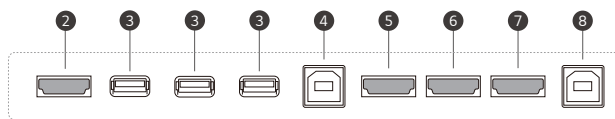

DIMENSION

(unit: mm)

86"

75"

65"

CONNECTIVITY

Front

Side

Bottom

- ① USB 2.0
- ② HDMI OUT
- ③ USB 3.0
- ④ TOUCH OUT 1
- ⑤ HDMI IN 1
- ⑥ HDMI IN 2
- ⑦ HDMI IN 3
- ⑧ TOUCH OUT 2
- ⑨ VGA
- ⑩ AUDIO IN
- ⑪ SPDIF
- ⑫ RS232C IN
- ⑬ AUDIO OUT
- ⑭ LAN

* Dimensions & Jack Panels (Read/Side) may differ from the above image, so please contact LG sales team to verify before ordering.