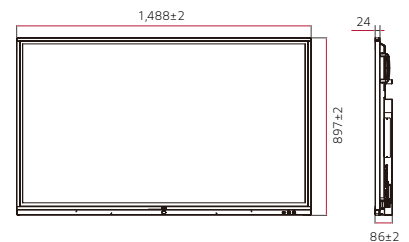

PRODUCT INFORMATION

* 86 inch

TR3BF/G Series

Display	Inch	86" / 75" / 65"
	Resolution	3,840 × 2,160 (UHD)
	Resolution (Android)	3,840 × 2,160 (UHD)
	Gap Between Cover Glass and Open Cell	< 1 mm
	Brightness (w/ Glass)	(Typ.) 330, 330, 350 nit
Touch	Brightness (wo Glass)	(Typ.) 370, 370, 390 nit
	Touch Type	IR
Connectivity	Multi Touch Point	Max. 20 Points
	Input	HDMI (3), USB 3.0 (3), USB 2.0 (3), RGB (1), Audio (1), RS232 (1), RJ45 (1)
	Output	HDMI Out (1), Audio (1), Touch USB (2)

DIMENSION

(unit: mm)

86"

75"

65"

CONNECTIVITY

Front

Side

Bottom

- ① USB 2.0
- ② HDMI OUT
- ③ USB 3.0
- ④ TOUCH OUT 1
- ⑤ HDMI IN 1
- ⑥ HDMI IN 2
- ⑦ HDMI IN 3
- ⑧ TOUCH OUT 2
- ⑨ VGA
- ⑩ AUDIO IN
- ⑪ SPDIF
- ⑫ RS232C IN
- ⑬ AUDIO OUT
- ⑭ LAN

* Dimensions & Jack Panels (Read/Side) may differ from the above image, so please contact LG sales team to verify before ordering.