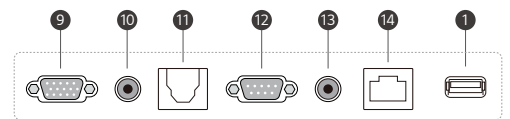

DIMENSION

(unit: mm)

86"

75"

65"

CONNECTIVITY

Front

Side

Bottom

- ① USB 2.0
- ② HDMI OUT
- ③ USB 3.0
- ④ TOUCH OUT 1
- ⑤ HDMI IN 1
- ⑥ HDMI IN 2
- ⑦ HDMI IN 3
- ⑧ TOUCH OUT 2
- ⑨ VGA
- ⑩ AUDIO IN
- ⑪ SPDIF
- ⑫ RS232C IN
- ⑬ AUDIO OUT
- ⑭ LAN

* Dimensions & Jack Panels (Read/Side) may differ from the above image, so please contact LG sales team to verify before ordering.