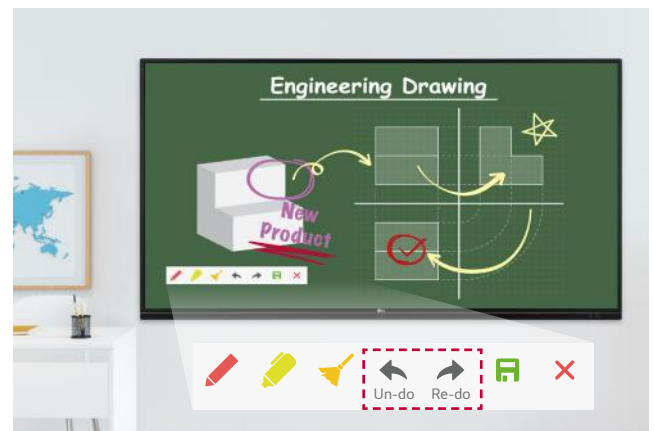

* All images are for illustrative purposes only.

USER FRIENDLY EXPERIENCE

* Image shown is for illustrative purpose only.

DPM (Display Power Management)

By activating DPM function, the display can be set to be on only when there is an input signal, which enables more efficient power management.

* Image shown is for illustrative purpose only.

Annotation Upgrade

At annotation tool mode, 'Un-do' and 'Re-do' functions provide enhanced user experience. (Annotation tool can be used on any source.)

* Image shown is for illustrative purpose only.