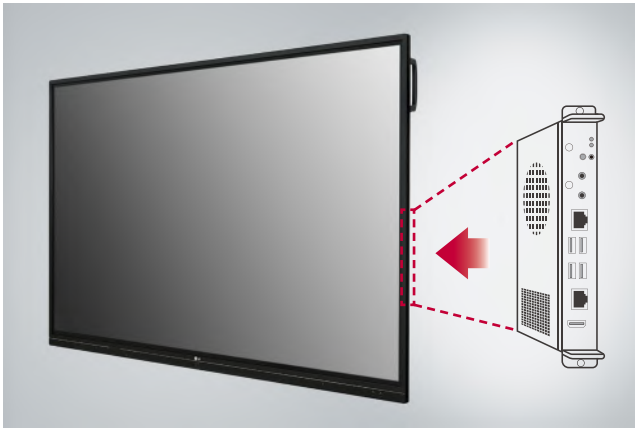

* All images are for illustrative purposes only.

SECURITY & COMPATIBILITY

Built-in OPS Slot

The TR3BF/G series supports OPS slots, allowing you to easily and conveniently mount OPS desktop at the back of the digital board without the hassle of connecting to an external desktop, offering you more expanded functions.