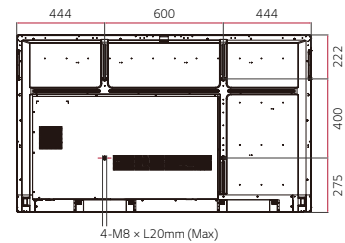

DIMENSION

(unit: mm)

86"

75"

65"

CONNECTIVITY

Front

Side

Bottom

- ① USB 2.0
- ② HDMI OUT
- ③ USB 3.0
- ④ TOUCH OUT 1
- ⑤ HDMI IN 1
- ⑥ HDMI IN 2
- ⑦ HDMI IN 3
- ⑧ TOUCH OUT 2
- ⑨ VGA
- ⑩ AUDIO IN
- ⑪ SPDIF
- ⑫ RS232C IN
- ⑬ AUDIO OUT
- ⑭ LAN

* Dimensions & Jack Panels (Read/Side) may differ from the above image, so please contact LG sales team to verify before ordering.