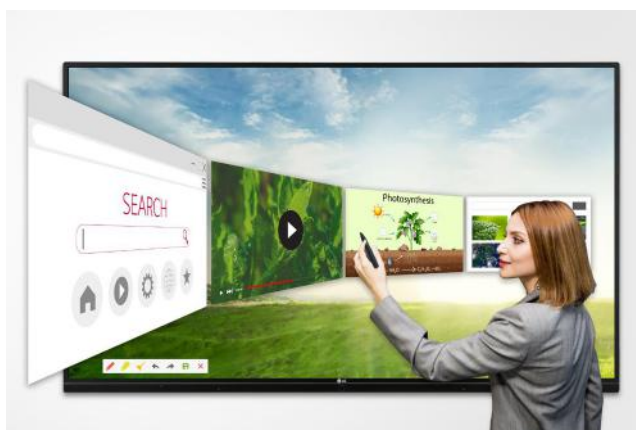

* Image shown is for illustrative purpose only.

Web Browser

The TR3BF/G series supports the web browser in the Android OS, so you can search the web easily and quickly, without connecting to an external desktop.