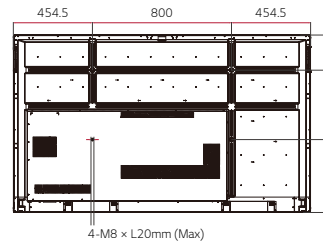

PRODUCT INFORMATION

* 86 inch

TR3BF/G Series

Display	Inch	86" / 75" / 65"
	Resolution	3,840 × 2,160 (UHD)
	Resolution (Android)	3,840 × 2,160 (UHD)
	Gap Between Cover Glass and Open Cell	< 1 mm
	Brightness (w/ Glass)	(Typ.) 330, 330, 350 nit
Touch	Brightness (wo Glass)	(Typ.) 370, 370, 390 nit
	Touch Type	IR
Connectivity	Multi Touch Point	Max. 20 Points
	Input	HDMI (3), USB 3.0 (3), USB 2.0 (3), RGB (1), Audio (1), RS232 (1), RJ45 (1)
	Output	HDMI Out (1), Audio (1), Touch USB (2)

DIMENSION

(unit: mm)

86"

75"

65"

CONNECTIVITY

Front

Side