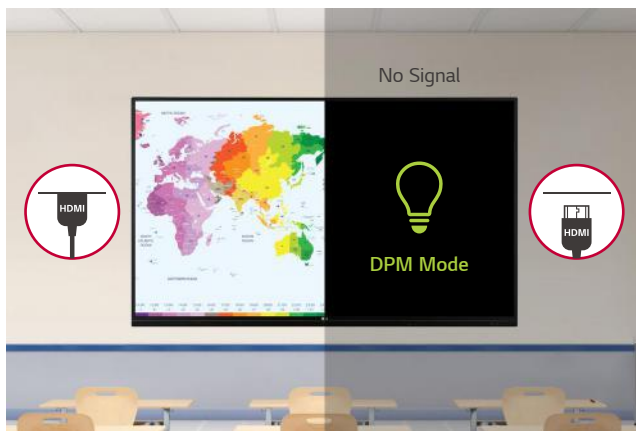

EASY CONNECTION & SHARING

ScreenShare Pro Upgrade

With the newly upgraded ScreenShare Pro, which enables to show a maximum of six shared screens or a file on a screen in real-time, it has enhanced usability by allowing users to share Chromecast mirroring on the same network without any application.

* Image shown is for illustrative purpose only.

Air Class

Air Class supports connecting up to 30 students and offers interactive meetings for all mobile devices on the same network, providing a variety of tools such as voting, answering, and sharing project texts.

* All images are for illustrative purposes only.

USER FRIENDLY EXPERIENCE

* Image shown is for illustrative purpose only.

DPM (Display Power Management)

By activating DPM function, the display can be set to be on only when there is an input signal, which enables more efficient power management.