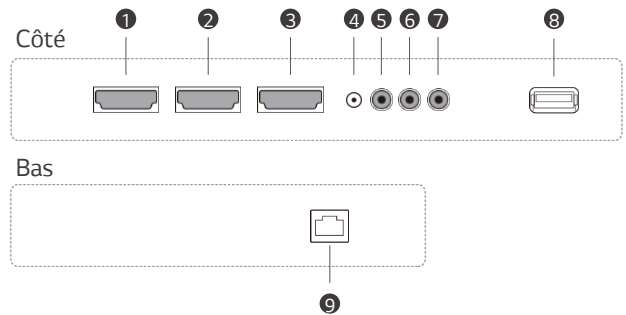

DIMENSIONS

(unité : mm)

CONNECTIVITÉ

98"

- ① HDMI IN 3 ④ RS-232C OUT ⑦ HDMI IN 1
- ② USB 2.0 IN ⑤ AUDIO OUT ⑧ HDMI IN 2
- ③ RS-232C IN ⑥ LAN ⑨ IR & LIGHT SENSOR

86" / 75"

- ① HDMI IN 1 ④ IR & LIGHT SENSOR ⑦ RS-232C OUT
- ② HDMI IN 2 ⑤ AUDIO OUT ⑧ USB 2.0 IN
- ③ HDMI IN 3 ⑥ RS-232C IN ⑨ LAN