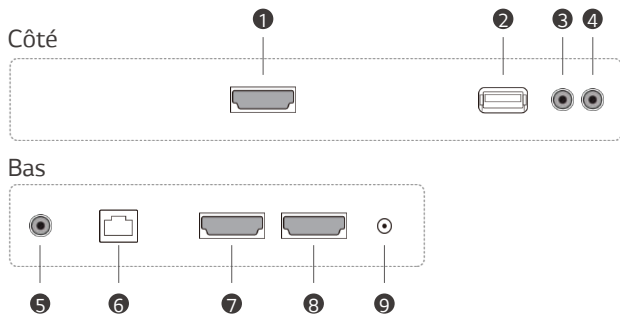

INFORMATIONS PRODUIT

* 98"

UM3DG-H

Luminosité (Typ)	350 cd/m ²
Traitement de surface (Haze)	28%
Bords	98"/75": 14.9 mm, 86": 14.3 mm (Bords égaux)
Profondeur	98": 83.8 mm, 86": 60.6mm, 75": 57.9mm (sans poignée)

DIMENSIONS

(unité : mm)

CONNECTIVITÉ

98"

- ① HDMI IN 3 ④ RS-232C OUT ⑦ HDMI IN 1
- ② USB 2.0 IN ⑤ AUDIO OUT ⑧ HDMI IN 2
- ③ RS-232C IN ⑥ LAN ⑨ IR & LIGHT SENSOR

86" / 75"

- ① HDMI IN 1 ④ IR & LIGHT SENSOR ⑦ RS-232C OUT
- ② HDMI IN 2 ⑤ AUDIO OUT ⑧ USB 2.0 IN
- ③ HDMI IN 3 ⑥ RS-232C IN ⑨ LAN