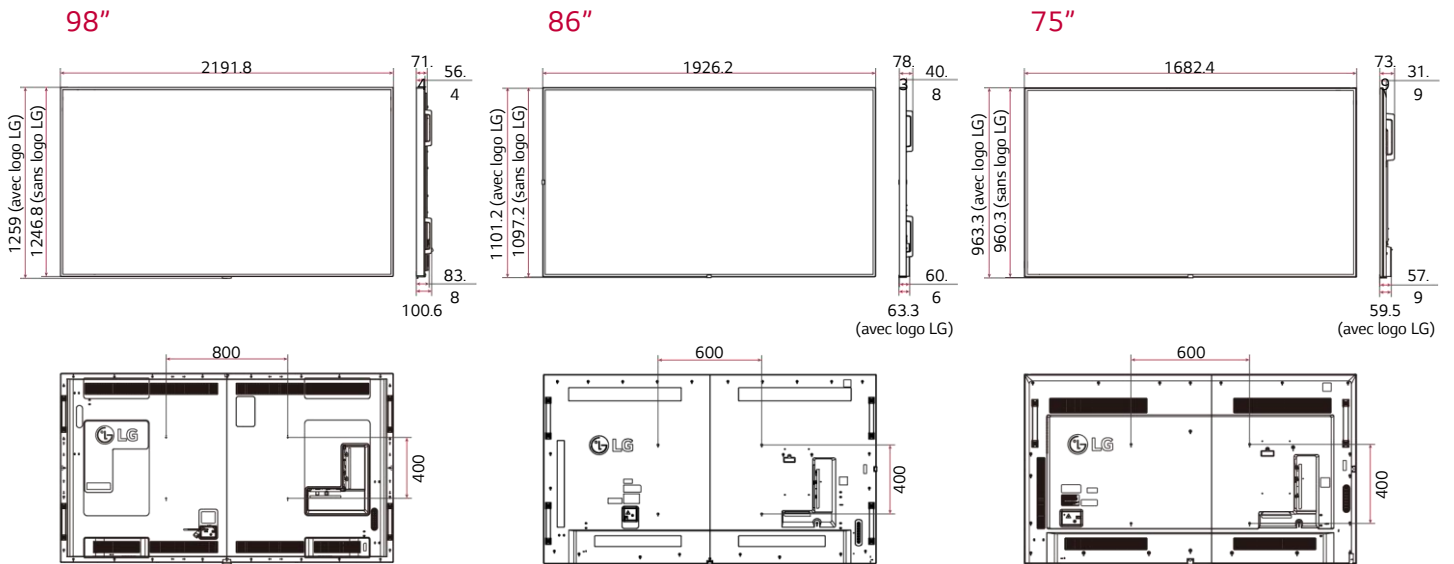

INFORMATIONS PRODUIT

* 98"

UM3DG-H

Luminosité (Typ)	350 cd/m ²
Traitement de surface (Haze)	28%
Bords	98"/75": 14.9 mm, 86": 14.3 mm (Bords égaux)
Profondeur	98": 83.8 mm, 86": 60.6mm, 75": 57.9mm (sans poignée)

DIMENSIONS

(unité : mm)

CONNECTIVITÉ

98"

- ① HDMI IN 3 ④ RS-232C OUT ⑦ HDMI IN 1
- ② USB 2.0 IN ⑤ AUDIO OUT ⑧ HDMI IN 2
- ③ RS-232C IN ⑥ LAN ⑨ IR & LIGHT SENSOR

86" / 75"

- ① HDMI IN 1 ④ IR & LIGHT SENSOR ⑦ RS-232C OUT
- ② HDMI IN 2 ⑤ AUDIO OUT ⑧ USB 2.0 IN
- ③ HDMI IN 3 ⑥ RS-232C IN ⑨ LAN