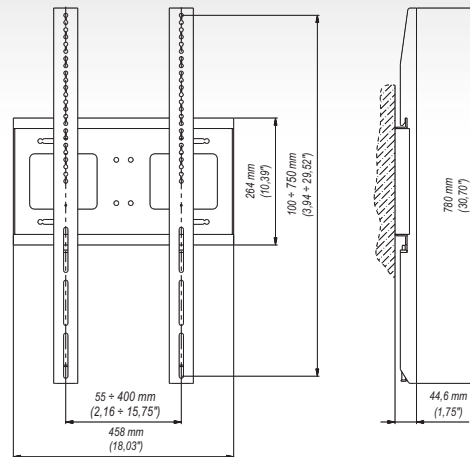

# PWB3 ■ Vertical Wall Mount 42"-55"

## Features

- 1 UNIVERSAL  
wide range of the VESA Mount
- 2 VERTICAL SCREEN INSTALLATION
- 3 SOLID BUILD  
3 mm thick powder-coated metal sheet

## Technical Data

100x100 mm 200x100 mm 200x200 mm 300x300 mm 400x200 mm 400x400 mm 600x400 mm	80 Kg	42" - 55"
44,6 mm	min. 55x100 mm max. 400x750 mm	

## Trade Information

Index	Colour	Package	EAN
PWB3c-B			5908252960910
PWB3s-B			5908252960927
Package Dimensions [mm] (H x W x D)		790x350x75	
Weight [Kg]		7	