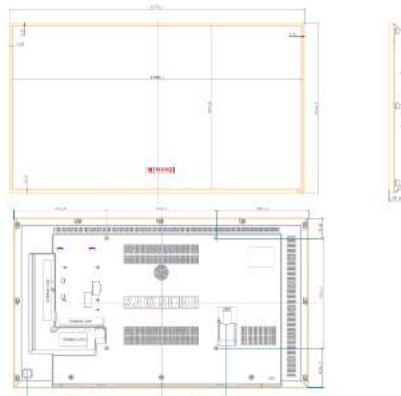

LH460ME_DBE_DCE_DCEM_DCEH_160222