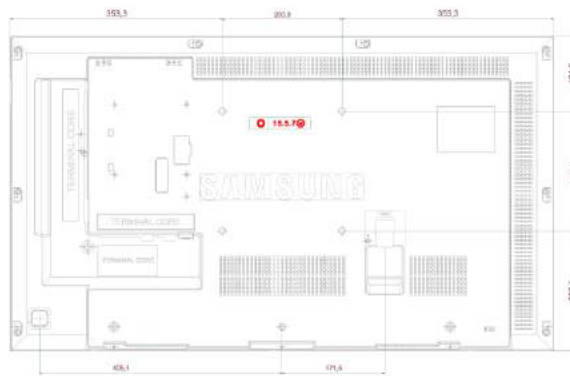

## DESSINS TECHNIQUES

LH320ME\_DBE\_DCE\_DCEM\_160222

SET SIZE (WxHxD) : 22,1x42,3x4,9  
OPENING SIZE : 20,2x40,4x4,9  
DEPTH : 47 (WITH STAND) / 12,8 (W/O)  
YES \*HOLE : 209x209

LH400ME\_DBE\_DCE\_DCEM\_DCEH\_160222

SET SIZE (WxHxD) : 40,6x54,7x5,2  
OPENING SIZE : 38,7x52,8x5,2  
DEPTH (WITH STAND) : 53,5 (W/O)  
YES \*HOLE : 209x209

LH460ME\_DBE\_DCE\_DCEM\_DCEH\_160222

SET SIZE (WxHxD) : 46,2x61,2x5,2  
OPENING SIZE : 44,3x59,3x5,2  
DEPTH (WITH STAND) : 53,5 (W/O)  
YES \*HOLE : 209x209

LH500ME\_DBE\_DCE\_DCEM\_160222

SET SIZE (WxHxD) : 50,4x64,7x5,2  
OPENING SIZE : 48,5x62,8x5,2  
DEPTH (WITH STAND) : 53,5 (W/O)  
YES \*HOLE : 209x209

## DESSINS TECHNIQUES

SET SIZE(WxHxD) : 906.6x524.7x49.9  
Opening SIZE : 887.6X500.3  
BEZEL WIDTH(T&L&R/B) : 9.5/15.0  
VESA HOLE : 200x200