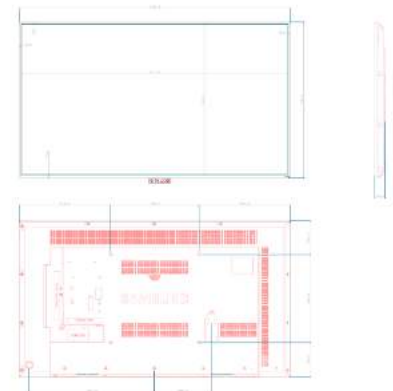

LH500ME_DBE_DCE_DCEM_160222