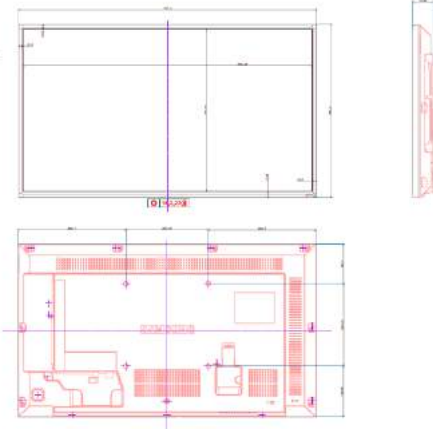

DESSINS TECHNIQUES

LH320ME_DBE_DCE_DCEM_160222