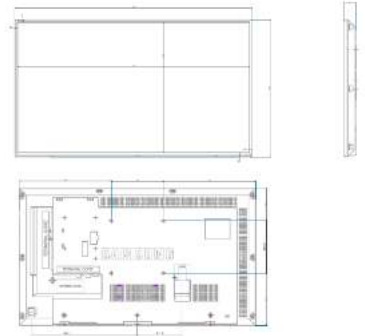

LH400ME_DBE_DCE_DCEM_DCEH_160222