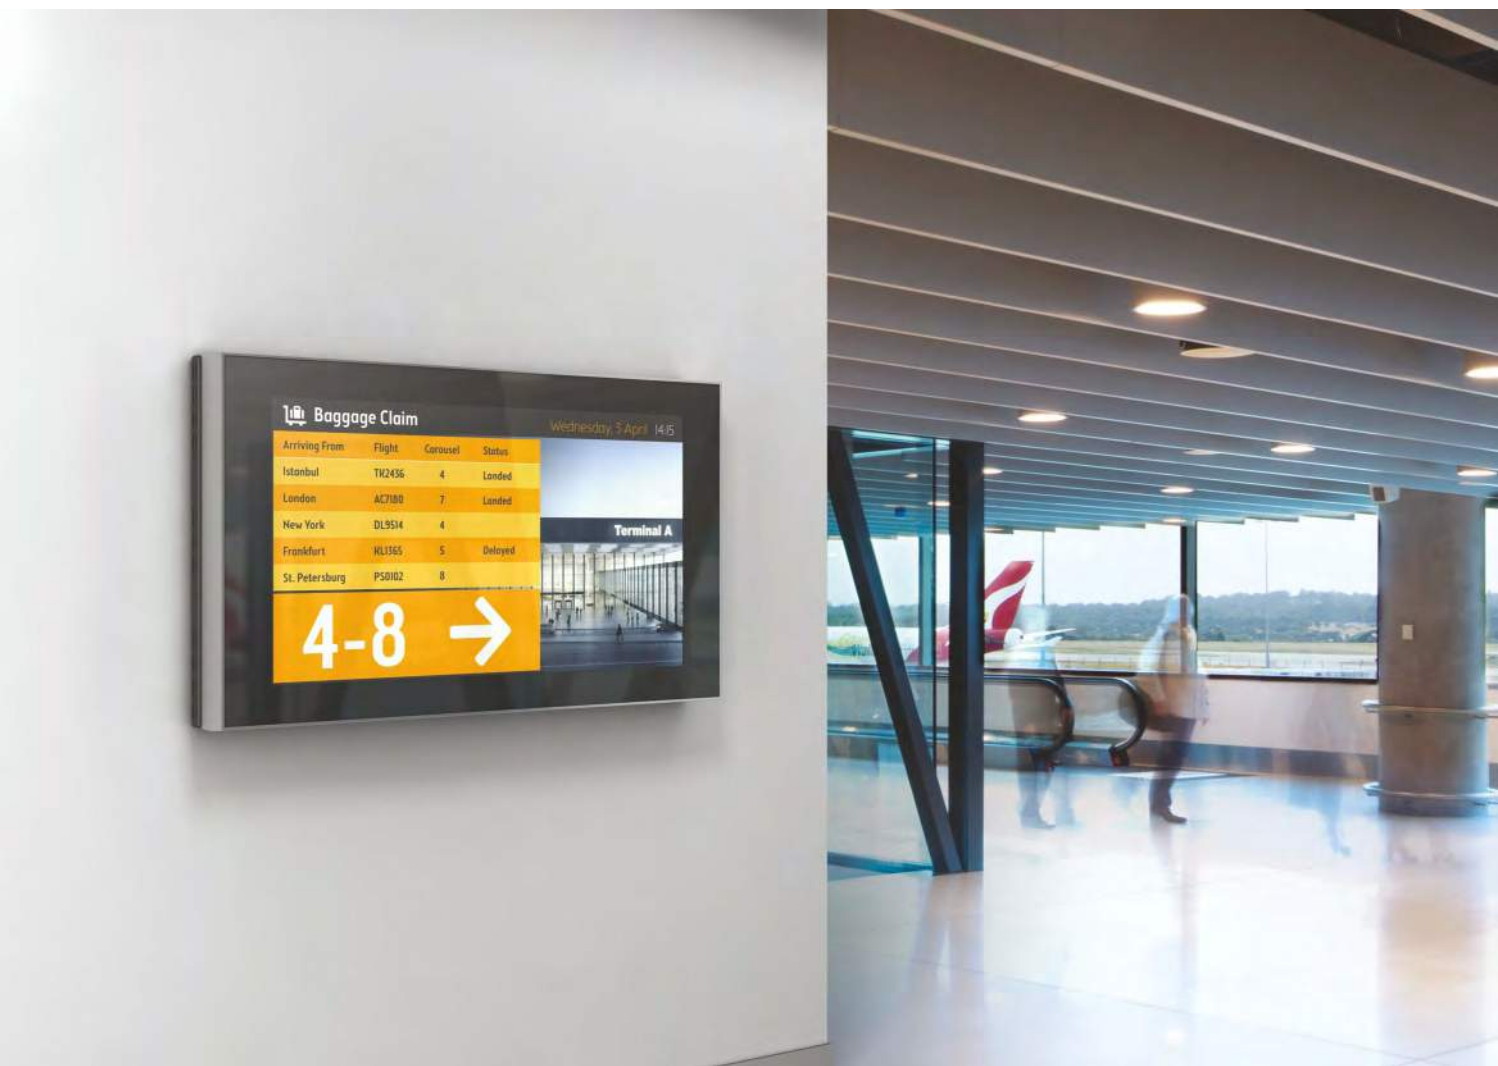

# Z04 Z Series Indoor Monitor Enclosure

MONITOR DIMENSIONS	HOUSING DIMENSIONS	VESA	VIEWING AREA		
Display	MWxMHxMD mm	HWxHHxHD mm	Weight kg	VWxVH mm	VWxVH mm
32"	730x430x55	931x573x138	33	300x300	698x393
43"	975x565x55	1174x709x138	52	400x300	941x529
49"	1110x650x55	1307x784x138	64	600x400	1074x604
55"	1240x725x55	1442x839x138	76	600x400	1210x680
65"	1460x850x55	1662x964x138	101	600x400	1428x803

## Key Features

- High Quality Finishes
- Easy Access for Maintenance
- 4mm Ceramic Painted Tempered Glass
- Available for Wall & Ceiling Mounts
- Easy Monitor-TV Mounting
- Aluminum Front Cover Frame

Ideal solution for your monitors and televisions that need protection. The Cletech Z04 Monitor Enclosure has options from 32" to 65". You can easily use it for your monitors and televisions that you want to protect under indoor conditions. Enclosure features composed by Cletech with its high-quality engineering experiences allows the end user to mount at the easiest way. The totem is functional with both professional and commercial displays that are compatible with the VESA Interface Standard. It includes PC compartment designed by using a VESA layout for an extra PC or media player.