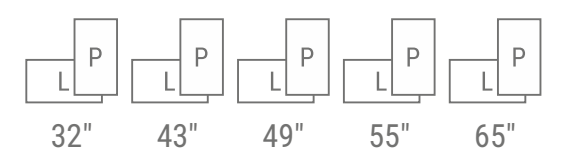

# Z04 Z Series Indoor Monitor Enclosure

MONITOR DIMENSIONS	HOUSING DIMENSIONS	VESA	VIEWING AREA		
Display	MWxMHxMD mm	HWxHHxHD mm	Weight kg	VWxVH mm	VWxVH mm
32"	730x430x55	931x573x138	33	300x300	698x393
43"	975x565x55	1174x709x138	52	400x300	941x529
49"	1110x650x55	1307x784x138	64	600x400	1074x604
55"	1240x725x55	1442x839x138	76	600x400	1210x680
65"	1460x850x55	1662x964x138	101	600x400	1428x803

## Key Features

- High Quality Finishes
- Easy Access for Maintenance
- 4mm Ceramic Painted Tempered Glass
- Available for Wall & Ceiling Mounts
- Easy Monitor-TV Mounting
- Aluminum Front Cover Frame

Ideal solution for your monitors and televisions that need protection. The Cletech Z04 Monitor Enclosure has options from 32" to 65". You can easily use it for your monitors and televisions that you want to protect under indoor conditions. Enclosure features composed by Cletech with its high-quality engineering experiences allows the end user to mount at the easiest way. The totem is functional with both professional and commercial displays that are compatible with the VESA Interface Standard. It includes PC compartment designed by using a VESA layout for an extra PC or media player.

## Standart Display Sizes