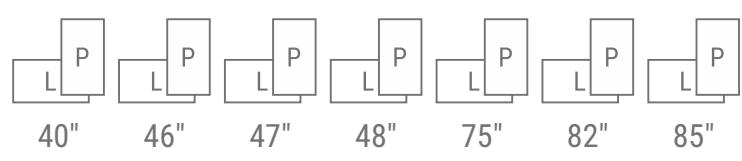

On Project Display Sizes

Options ● Available ● Not Available ● Included ● On Project