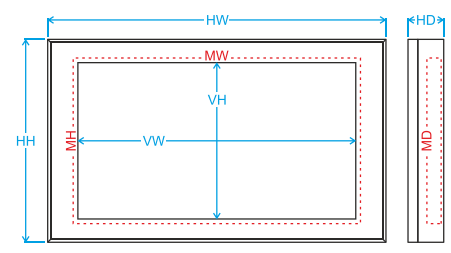

# Z04 Z Series Indoor Monitor Enclosure

MONITOR DIMENSIONS	HOUSING DIMENSIONS	VESA	VIEWING AREA		
Display	MWxMHxMD mm	HWxHHxHD mm	Weight kg	VWxVH mm	VWxVH mm
32"	730x430x55	931x573x138	33	300x300	698x393
43"	975x565x55	1174x709x138	52	400x300	941x529
49"	1110x650x55	1307x784x138	64	600x400	1074x604
55"	1240x725x55	1442x839x138	76	600x400	1210x680
65"	1460x850x55	1662x964x138	101	600x400	1428x803

## Key Features

- High Quality Finishes
- Easy Access for Maintenance
- 4mm Ceramic Painted Tempered Glass
- Available for Wall & Ceiling Mounts
- Easy Monitor-TV Mounting
- Aluminum Front Cover Frame

Ideal solution for your monitors and televisions that need protection. The Cletech Z04 Monitor Enclosure has options from 32" to 65". You can easily use it for your monitors and televisions that you want to protect under indoor conditions. Enclosure features composed by Cletech with its high-quality engineering experiences allows the end user to mount at the easiest way. The totem is functional with both professional and commercial displays that are compatible with the VESA Interface Standard. It includes PC compartment designed by using a VESA layout for an extra PC or media player.

## Standart Display Sizes