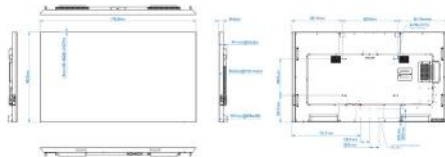

Operating conditions

- Temperature range (operation): 0 ~ 40 °C
- Temperature range (storage): -20 ~ 60 °C
- Relative humidity: 20 ~ 80 %
- Altitude: 0 ~ 3000 m
- MTBF: 50,000 hour(s)

Sound

- Built-in speakers: 2 x 20W RMS

Accessories

- Included accessories: Quick start guide, AC Power Cord, IR sensor cable (1.8M), Remote Control & AAA Batteries
- Included Accessories: M2 screw (x3), M3 screw (x1), Philips logo (x1), RS232 Daisy chain cable (x1), SD card cover (x1), Wifi dipole antenna (x2), Passive stylus X2, Wireless casting dongle X2
- Optional accessories: Logitech Meetup Bundle, Stand: BM05922

Multimedia Applications

- USB Playback Audio: AAC, M4A, MP3, WMA
- USB Playback Picture: BMP, JPEG, JPG, PDF
- USB Playback Video: ASF, AVI, FLV, MKV, MP4, MPEG, MPG, TS, VOB, WEBM, WMV

Miscellaneous

- On-Screen Display Languages: English, French, German, Spanish, Polish, Turkish, Russian, Italian, Simplified Chinese, Traditional Chinese, Arabic, Japanese, Danish, Dutch, Finnish, Norwegian, Portuguese, Swedish
- Regulatory approvals: EnergyStar 7.0, CE, FCC, Class B, UL/cUL, CCC, C-Tick, RoHS, GOST, BSMI, CB, J-Moss, PSE, VCCI
- Warranty: 3 year warranty

Internal Player

- CPU: i7
- Memory: 8GB
- Storage: 265GB SSD
- Wifi: Dual band B,G,N,AC

Multi-touch Interactivity

- Touch points: 10 simultaneous touch points

Issue date 2021-05-26

Version: 1.0.1

12 NC: 8670 001 70216
EAN: 87 12581 77087 7

© 2021 Koninklijke Philips N.V.
All Rights reserved.

Specifications are subject to change without notice.
Trademarks are the property of Koninklijke Philips N.V.
or their respective owners.

www.philips.com