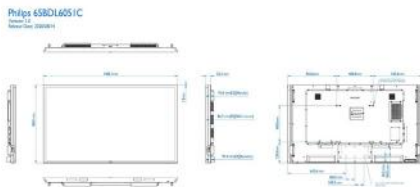

Operating conditions

- Temperature range (operation): 0 ~ 40 °C
- Temperature range (storage): -20 ~ 60 °C
- Relative humidity: 20 ~ 80%(operating), 5 ~ 95%(storage) %
- Altitude: 0 ~ 3000 m
- MTBF: 50,000 hour(s)

Sound

- Built-in speakers: 2 x 20W RMS

Accessories

- Included Accessories: Philips logo (x1), Cleaning cloth (x1), DVI - I Cable (1.8m) (x1), HDMI Cable (3m) (x1), IR sensor cable (1.8 m) (x1), Power cable (x3), RS232 Daisy chain cable (x1), Touch Pen (x2), USB A to B cable (3m) (x1), USB Cover (x1), AAA batteries (x1), Quick start guide (x1), Remote control (x1), RS232 cable (3 m) (x1)

Multimedia Applications

- USB Playback Audio: AAC, M4A, MP3, WMA
- USB Playback Picture: BMP, JPEG, JPG, PNG
- USB Playback Video: ASF, AVI, DAT, FLV, MKV, MP4, MPEG, MPG, TS, VOB, WEBM, WMV

Miscellaneous

- On-Screen Display Languages: English, French, German, Spanish, Polish, Turkish, Russian, Italian, Simplified Chinese, Traditional Chinese, Arabic, Japanese, Danish, Dutch, Finnish, Norwegian, Portuguese, Swedish
- Regulatory approvals: CE, RoHS, VCCI, CB, CU, EMF, EPA, ETL, FCC, Class A
- Warranty: 3 year warranty

Internal Player

- CPU: MTK5680
- Storage: 32 GB eMMC
- Wifi: AP(WC0SR2511-88112BU), STA(WCT5GM2511MT7668AU)
- Micro SD Card: Support to 1TB
- RAM: DDR4 4GB

Multi-touch Interactivity

- Touch points: 10 simultaneous touch points

Issue date 2021-09-29

Version: 5.1.1

12 NC: 8670 001 70214
EAN: 87 12581 77086 0

© 2021 Koninklijke Philips N.V.
All Rights reserved.

Specifications are subject to change without notice.
Trademarks are the property of Koninklijke Philips N.V.
or their respective owners.

www.philips.com