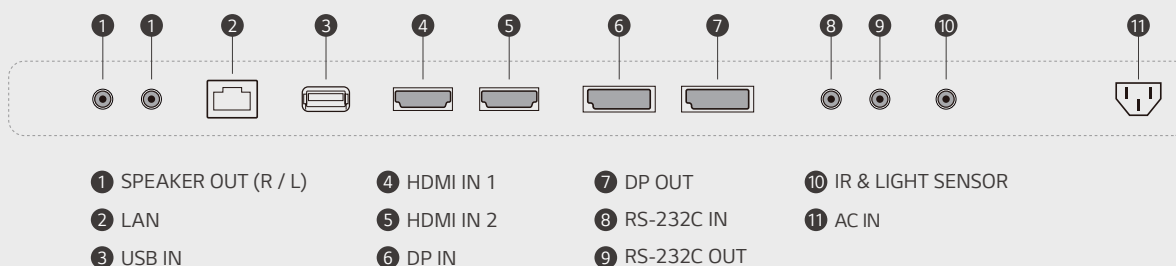

* System-on-Chip

SLIM BEZEL DESIGN

XS4J attracts attention with elegant design, featuring a slim bezel. These displays enhance the visual impact of the played content and the store's overall atmosphere.

* Bezel Width (T,B / R,L) : 12.0 / 9.9 mm (55XS4J), 9.0 / 6.5 mm (49XS4J)

WIDE OPERATING TEMPERATURE RANGE

XS4J can operate at various temperatures of 0-40°C*.

* Based on LG internal test conducted in February, 2021

* All images in this datasheet are for illustrative purposes only.

CONNECTIVITY

* Jack Panels may differ from the above image, so please contact LG sales team to verify before ordering.

Download
LG C-Display+
Mobile App
Google Play Store