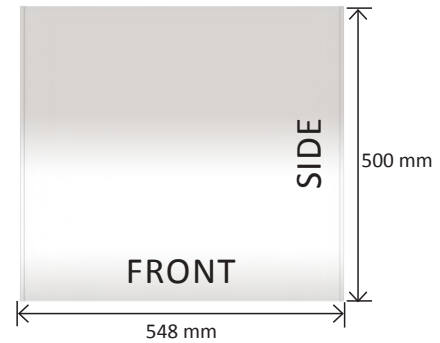

dreamoc™ *POP*3

factsheet

V.1.01 - 2016

The Dreamoc POP3 is a 1 sided holographic display, which lets you combine a physical product with 3D holographic content.

Features

- 1 sided viewing
- Combine physical objects with holographic content
- Automatic and manually control spotlight
- Remote Up/Download of content via FTP / http
- Bright and sharp picture quality
- Easy change of content
- Key protected door
- Seven push button for easy operation
- Built-in loudspeakers
- HDMI input for interactivity
- Programmable on/off timer

Specifications

- **Power Consumption:** 50W (Max) < 1W (Deep st.by.) < 5W (St.by.)
- **Power input:** 90~264 Vac, 50/60Hz
- **Screen size:** 23", 16:9
- **Resolution:** Full HD 1920 x 1080p
- **Content:** WMV, MP4, AVI, MPEG1/2/4, H.264, VC-1 are supported
- **Speakers:** 2 x 10W
- **Spotlight:** adjustable from 0 to 8W or automatic control by movie
- **Input:** 1 x HDMI , 1 x SD slot
- **SD card:** Minimum class 4 - maximum 32Gbyte
- **Network:** RJ45
- **Color:** RAL 9016 (Mat white)

Measurements

- WxHxD: 548 x 370 x 500 mm
- WxHxD (Measurements inside display): 525 x 285 x 435 mm
- Weight: 13 kg

Freight Dimensions

- WxHxD: 800x600x620 (incl. pallet)
- Weight: 30 kg

Picture of Dreamoc POP3 packaging

- The Blue color on the drawing shows the approximate hologram size on Dreamoc POP3

Dreamoc POP3 - bottom view
Recommended stand height: 1200 mm

Package content

- Dreamoc POP3
- SD card (with demo movie)
- Power adapter (LITEON / Adapter 65W/19V / PA-1650-64 / Power DC Jack19V)
- Euro power cable 1,5 m
- Set with two keys for the Dreamoc POP3 (same code for all Dreamoc POP3 locks)
- Cleaning cloth