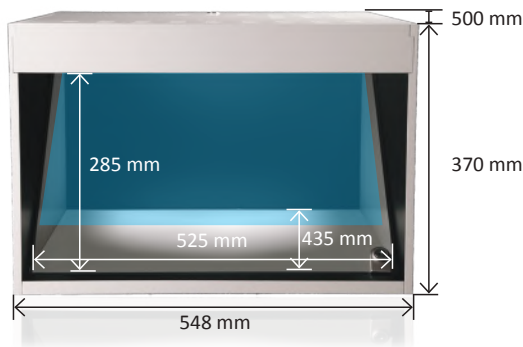

dreamoc™ *POP*3

factsheet

V.1.01 - 2016

The Dreamoc POP3 is a 1 sided holographic display, which lets you combine a physical product with 3D holographic content.

Features

- 1 sided viewing
- Combine physical objects with holographic content
- Automatic and manually control spotlight
- Remote Up/Download of content via FTP / http
- Bright and sharp picture quality
- Easy change of content
- Key protected door
- Seven push button for easy operation
- Built-in loudspeakers
- HDMI input for interactivity
- Programmable on/off timer

Specifications

- **Power Consumption:** 50W (Max) < 1W (Deep st.by.) < 5W (St.by.)
- **Power input:** 90~264 Vac, 50/60Hz
- **Screen size:** 23", 16:9
- **Resolution:** Full HD 1920 x 1080p
- **Content:** WMV, MP4, AVI, MPEG1/2/4, H.264, VC-1 are supported
- **Speakers:** 2 x 10W
- **Spotlight:** adjustable from 0 to 8W or automatic control by movie
- **Input:** 1 x HDMI , 1 x SD slot
- **SD card:** Minimum class 4 - maximum 32Gbyte
- **Network:** RJ45
- **Color:** RAL 9016 (Mat white)

Measurements

- WxHxD: 548 x 370 x 500 mm
- WxHxD (Measurements inside display): 525 x 285 x 435 mm
- Weight: 13 kg

Freight Dimensions

- WxHxD: 800x600x620 (incl. pallet)
- Weight: 30 kg

Picture of Dreamoc POP3 packaging

- The Blue color on the drawing shows the approximate hologram size on Dreamoc POP3

Dreamoc POP3 - bottom view
Recommended stand height: 1200 mm

Package content

- Dreamoc POP3
- SD card (with demo movie)
- Power adapter (LITEON / Adapter 65W/19V / PA-1650-64 / Power DC Jack19V)
- Euro power cable 1,5 m
- Set with two keys for the Dreamoc POP3 (same code for all Dreamoc POP3 locks)
- Cleaning cloth