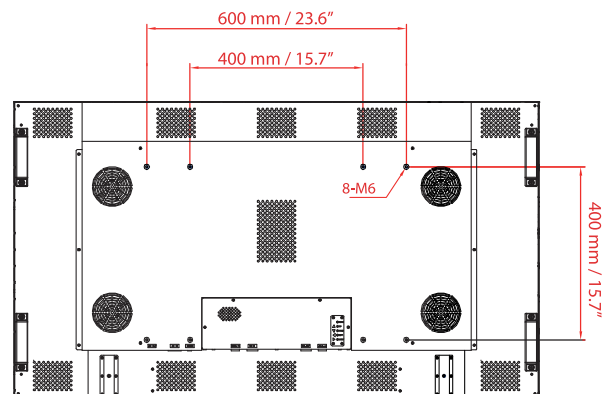

MECHANICAL SPECS

| | |
|--------------------------------------|------------------------------|
| Bezel Width (T/B/L/R) | 1.25 / 2.25 / 2.25 / 1.25 mm |
| Cabinet Color | Black |
| Monitor Dimension (LxHxD, w/o stand) | 1213.4 x 684.2 x 110.5 mm |
| Monitor Weight (set/package) | 40 kg / 46 kg |
| VESA Mounting (dimension) | 400 x 400 mm / 600 x 400 mm |
| Orientation | Portrait / Landscape |

| | |
|-----------------|--|
| CE / FCC / ROHS | |
|-----------------|--|

110.5 mm / 4.4"

All specifications subject to change without notice.