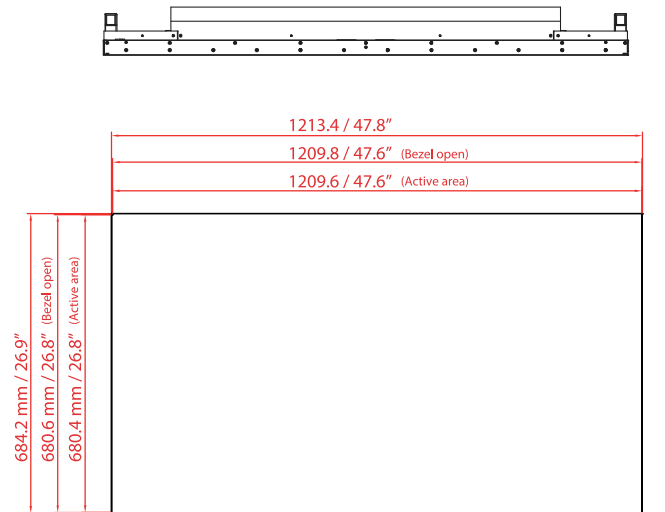

MECHANICAL SPECS

| | |
|--------------------------------------|------------------------------|
| Bezel Width (T/B/L/R) | 1.25 / 2.25 / 2.25 / 1.25 mm |
| Cabinet Color | Black |
| Monitor Dimension (LxHxD, w/o stand) | 1213.4 x 684.2 x 110.5 mm |
| Monitor Weight (set/package) | 40 kg / 46 kg |
| VESA Mounting (dimension) | 400 x 400 mm / 600 x 400 mm |
| Orientation | Portrait / Landscape |

| | |
|-----------------|--|
| CE / FCC / ROHS | |
|-----------------|--|

110.5 mm / 4.4"

All specifications subject to change without notice.