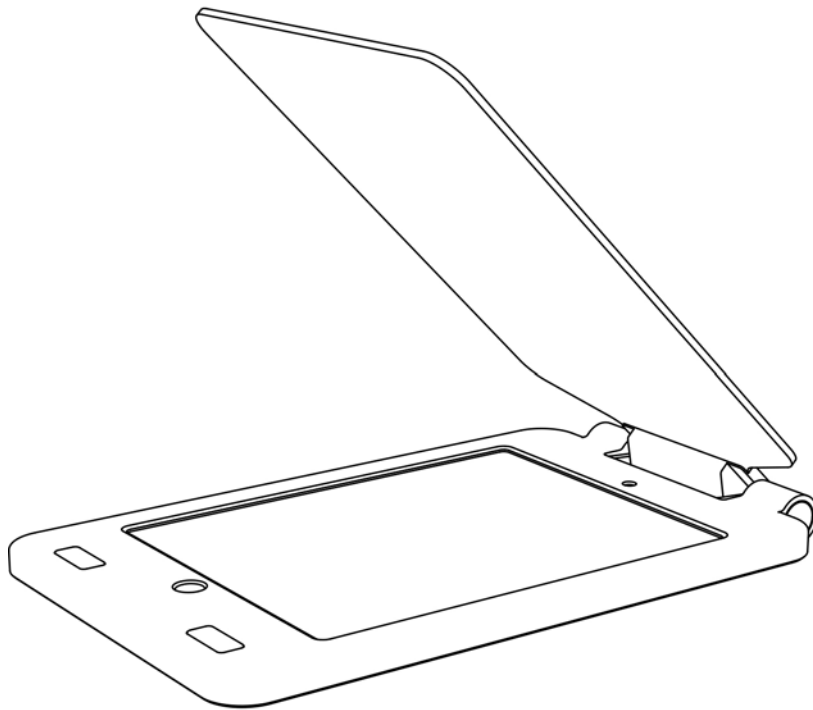


Active Screen	9,7" (iPad Air2)
---------------	------------------

Dimensions	184 x 22 x 307 mm
------------	-------------------

Dimensions mirror open	184 x 225 x 307 mm
------------------------	--------------------

Dimensions bracket	130 x 95 x 52 mm
--------------------	------------------

Dimensions package	205 x 65 x 476 mm
--------------------	-------------------

Weight	750 g
--------	-------

Weight incl. package	1075 g
----------------------	--------

MATT COLOR

Black

Material housing: Aluminum

Material optics: Synthetic

Finishing: Anodized

Produced and assembled in Belgium (EU)