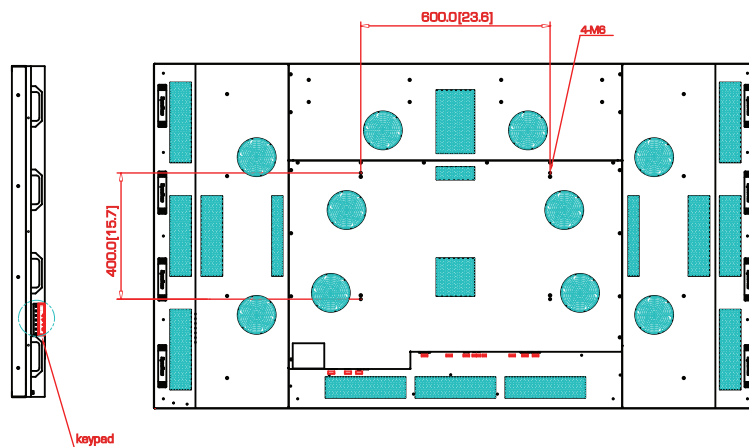

85" 3500 NITS WIDE COLOR GAMUT & ULTRA-HIGH BRIGHTNESS LCD MODEL DS851LR4

PANEL

LCD Panel Type	85 inches
Native Resolution	3840 x 2160 pixel
Brightness	3500 cd/m ²
Default Color Temperature	D65 (6500 K)
Contrast Ratio	5,000:1
Response Time	6.5 ms (typ)
Color Depth	10 bits
Color Gamut	85% Adobe RGB
Viewing Angle	178° / 178°
Light Life Time	50,000 hrs (typ.)
Surface Treatment	AG Haze 25%, H
Display Area	1872[H] x 1053[V] mm
Pixel Pitch	0.4875 mm
Blackening Defect Free	Up to 110°C (230°F)

POWER

Power Supply	Internal
Rated Voltage	200 V ~ 240 V, 50 Hz / 60 Hz
Power On Mode	950 W (typ.), 1600 W (max) [TBC]
AC Out	< 100 W

MECHANICAL SPECS

Bezel Width (T/B/L/R)	Even bezel 18 mm
Cabinet Color	Black
Dimension (LxHxD, w/o stand)	1,912 x 1,093 x 108.6 mm
Weight (set/package)	76.5kg / 100kg
VESA Mounting (dimension)	600 x 400 mm
Orientation	Portrait / Landscape

I/O PORTS

DVI	In (x1)
Display Port	In (x1)
RS-232	In (x1), Out (x1)
RJ-45	In (x1)
Audio	In (x1), Out (x1)
USB	In (x1) [Upgrade]
VGA	In (x1)

USER INTERFACE

Language	English
OSD Control Function	RS232, Push Button, Remote controller
OSD Menu Rotation	Yes
Network Control	RS232, RJ-45
Carrying Handles	Yes (8)