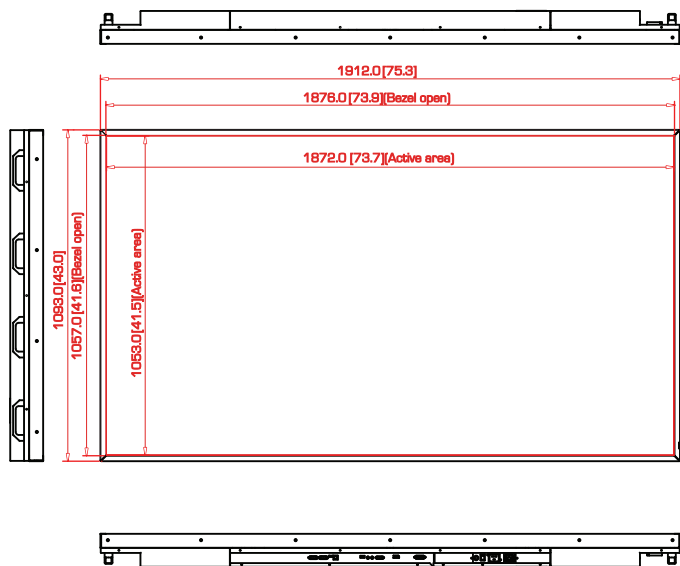

85" 3500 NITS WIDE COLOR GAMUT & ULTRA-HIGH BRIGHTNESS LCD MODEL DS851LR4

PANEL

LCD Panel Type	85 inches
Native Resolution	3840 x 2160 pixel
Brightness	3500 cd/m ²
Default Color Temperature	D65 (6500 K)
Contrast Ratio	5,000:1
Response Time	6.5 ms (typ)
Color Depth	10 bits
Color Gamut	85% Adobe RGB
Viewing Angle	178° / 178°
Light Life Time	50,000 hrs (typ.)
Surface Treatment	AG Haze 25%, H
Display Area	1872[H] x 1053[V] mm
Pixel Pitch	0.4875 mm
Blackening Defect Free	Up to 110°C (230°F)

POWER

Power Supply	Internal
Rated Voltage	200 V ~ 240 V, 50 Hz / 60 Hz
Power On Mode	950 W (typ.), 1600 W (max) [TBC]
AC Out	< 100 W

MECHANICAL SPECS

Bezel Width (T/B/L/R)	Even bezel 18 mm
Cabinet Color	Black
Dimension (LxHxD, w/o stand)	1,912 x 1,093 x 108.6 mm
Weight (set/package)	76.5kg / 100kg
VESA Mounting (dimension)	600 x 400 mm
Orientation	Portrait / Landscape